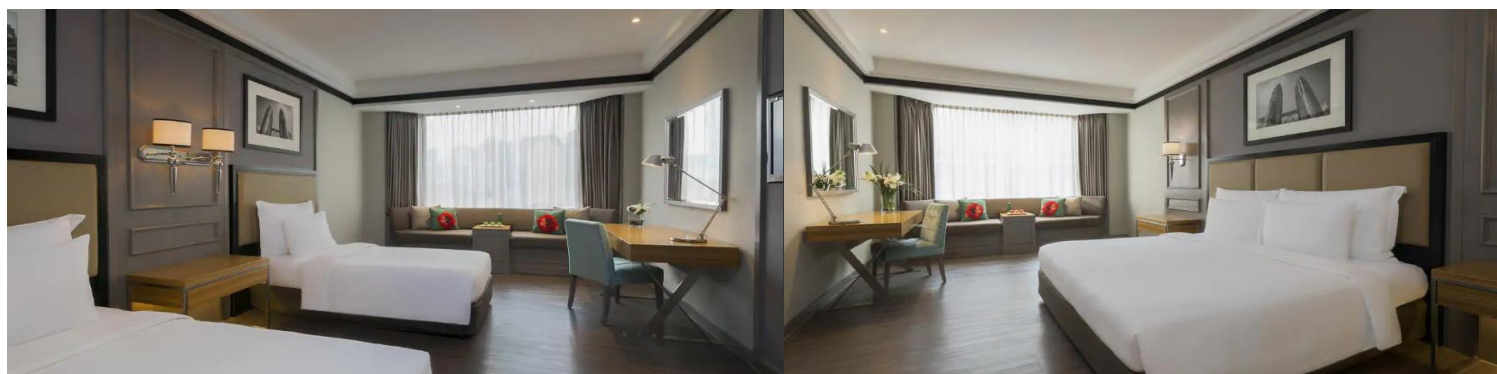

Remark:

- ~ Seats and Accommodation is subjected to availability
- ~ PZ Transfer to 2nd Link as and when necessary