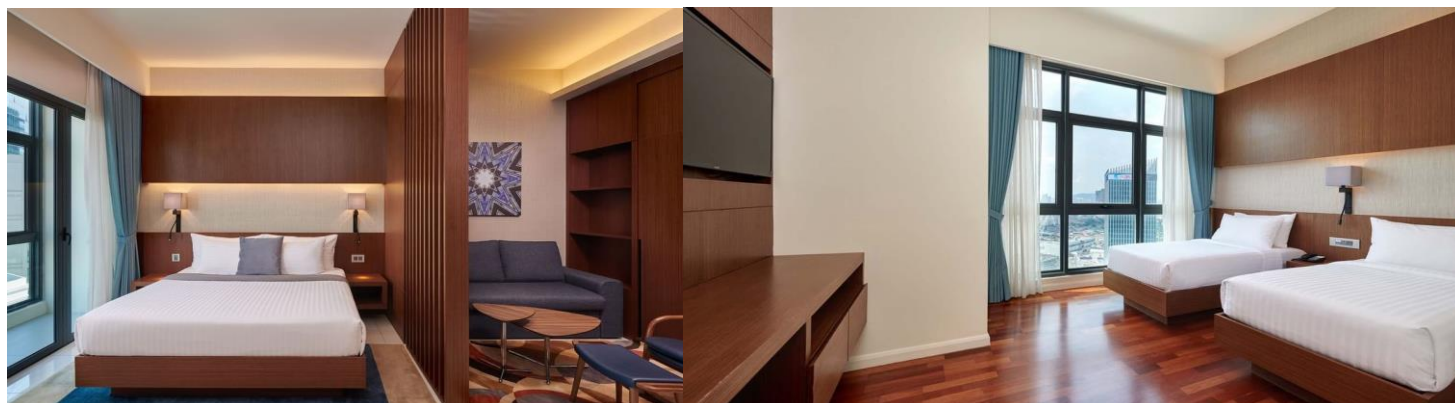

WTS travel

wtstravel

+65 9116 6994

wtstravelsg

wtstravel.com.sg

enquiries@wtstravel.com.sg

OUR OUTLETS:

- #04-06 Bukit Panjang Plaza
- #05-19 Causeway Point
- #B1-38 Our Tampines Hub

CALL US NOW

6466 8558

TA 00637