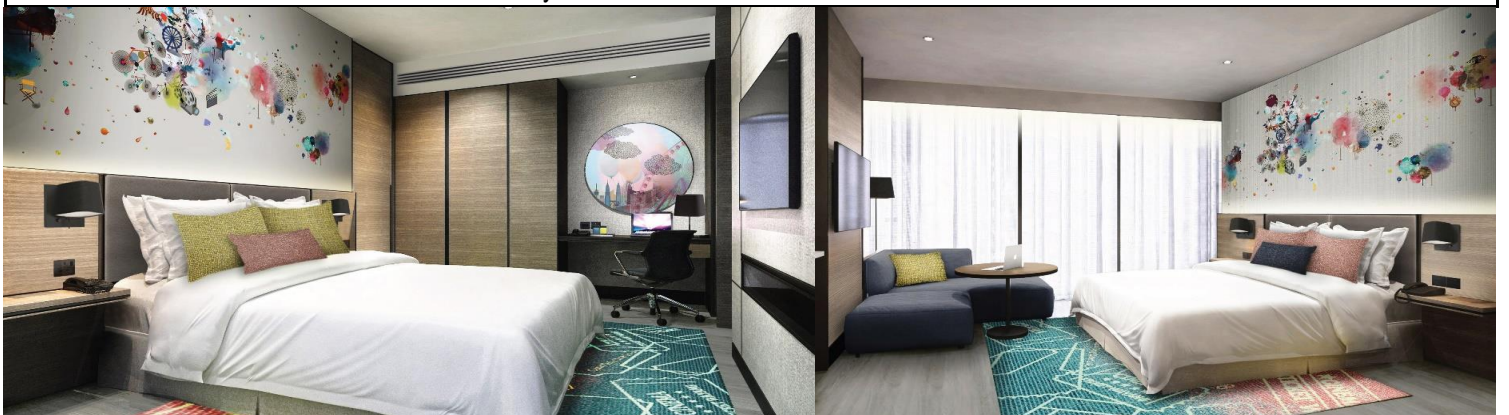

WTStravel

OUR OUTLETS:

#05-19 Causeway Point
#03-18 Lot One Shopping Mall
#B1-38 Our Tampines Hub

CALL US NOW

6466 8558

wtstravel

+65 9116 6994

wtstravelsg

wtstravel.com.sg

enquiries@wtstravel.com.sg

TA 00637