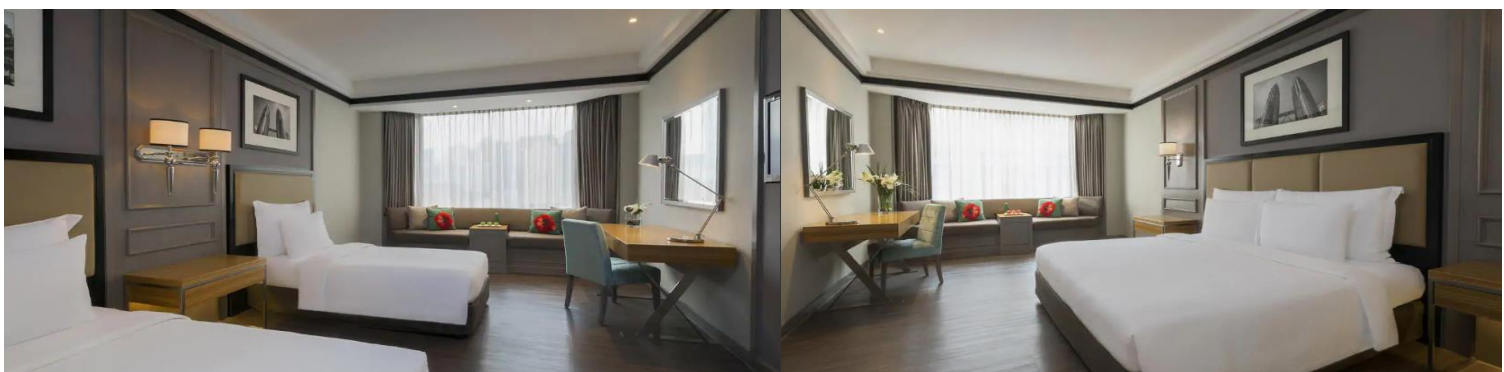

WTStravel

OUR OUTLETS:

- #05-19 Causeway Point
- #03-18 Lot One Shopping Mall
- #B1-38 Our Tampines Hub

CALL US NOW

6466 8558

[wtstravel](#)
+65 9116 6994
[wtstravelsg](#)
[wtstravel.com.sg](#)
enquiries@wtstravel.com.sg

TA 00637