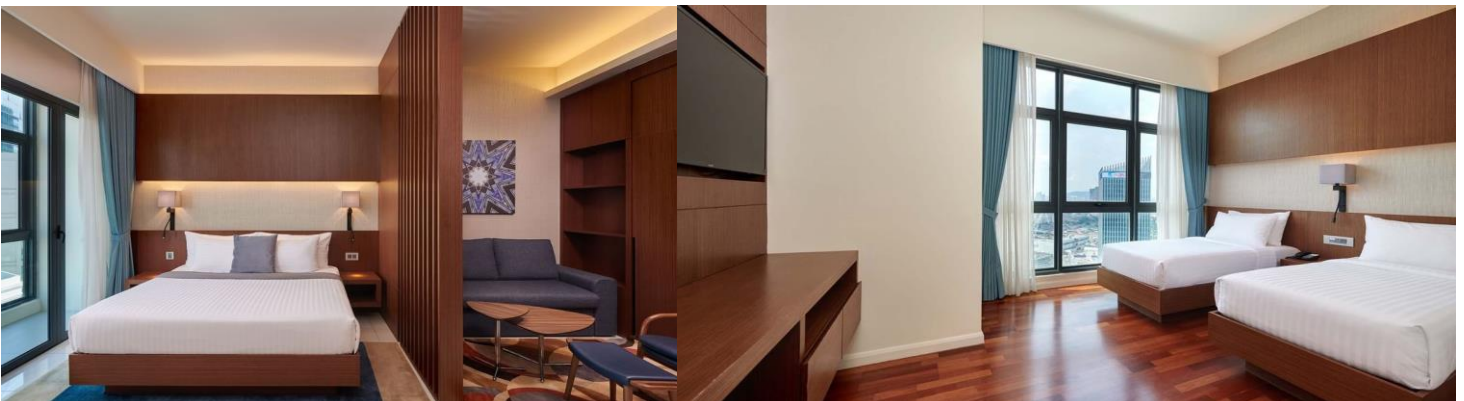

WTStravel

OUR OUTLETS:
#05-19 Causeway Point
#03-18 Lot One Shopping Mall
#B1-38 Our Tampines Hub

CALL US NOW
6466 8558

wtstravel
+65 9116 6994
wtstravelsg
wtstravel.com.sg
enquiries@wtstravel.com.sg