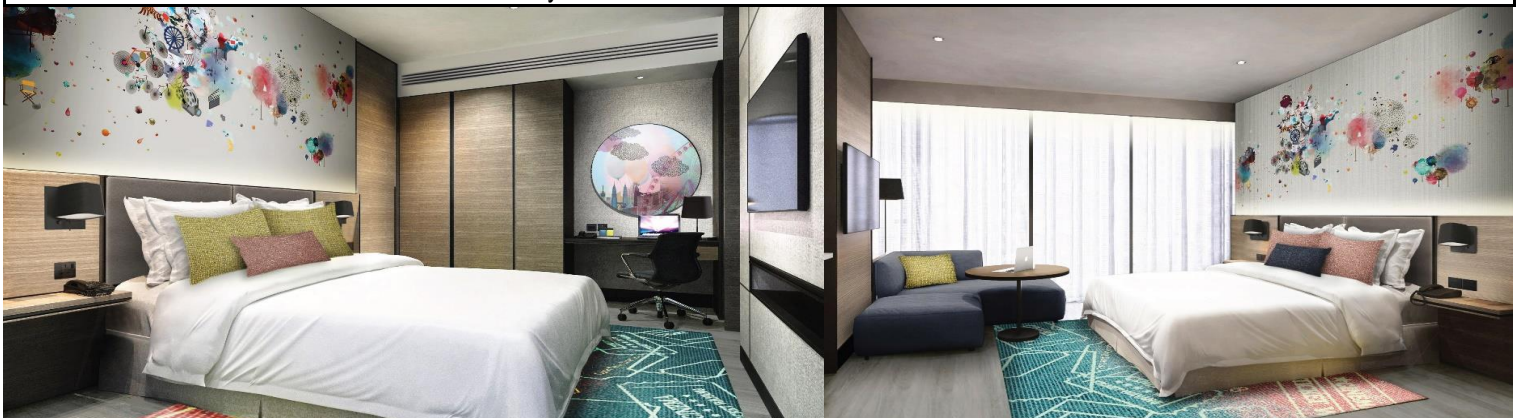

WTStravel

TA 09637

CALL US NOW 6466 8558

OUR OUTLETS:

Our Awards: SINGAPORE QUALITY CLASS A member of NTAAS

f wstravel   +65 9116 6994   wstravelsg   www wtstravel.com.sg   enquiries@wtstravel.com.sg