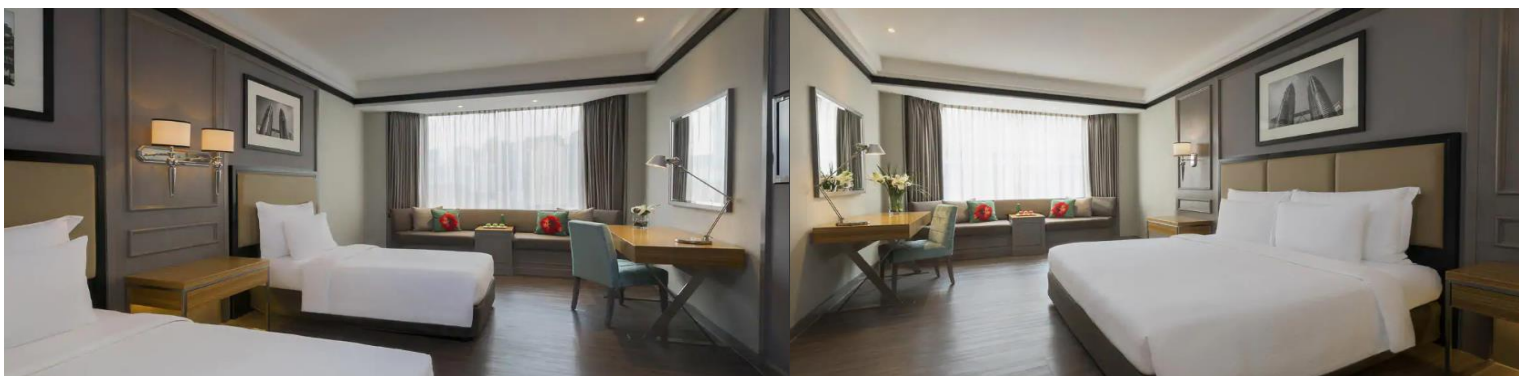

Remark:

- ~ Seats and Accommodation is subjected to availability
- ~ PZ Transfer to 2nd Link as and when necessary