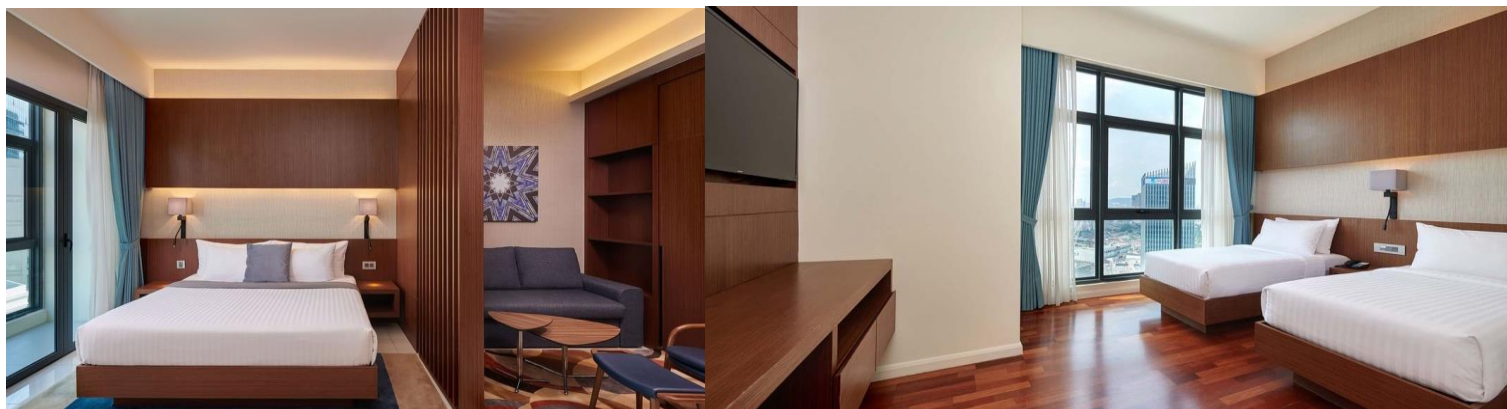

WTStravel

TA 00637

CALL US NOW 6466 8558

Our Awards: SINGAPORE QUALITY CLASS A member of: **NTAS**

OUR OUTLETS:

f wtstravel   +65 9116 6994   wtstravelsg   www wtstravel.com.sg   @ enquiries@wtstravel.com.sg