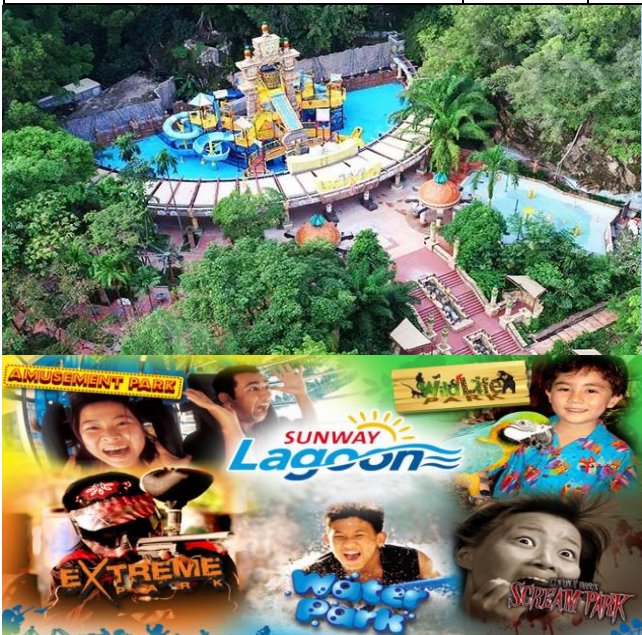

Tour Code: 3D2N SUNWAY LAGOON

**Package Exclude:**

- ~ Tourism Tax: MYR10 per room per night(Pay upon check-in)

Updated on 08 Nov

Coach Schedule	Please assemble 15 Minutes Before Departure	
Singapore - Kuala Lumpur	0630 HRS	Our Tampines Hub Coach Bay
	0700 HRS	Yishun MRT Exit C - Taxi Stand
	0730 HRS	Jurong East Venture Avenue No. 5 Bus Bay
Kuala Lumpur - Singapore	1415 HRS	Sunway Clio Hotel Lobby
		Sunway Pyramid Hotel Lobby (Including guests stay at Sunway Resort)