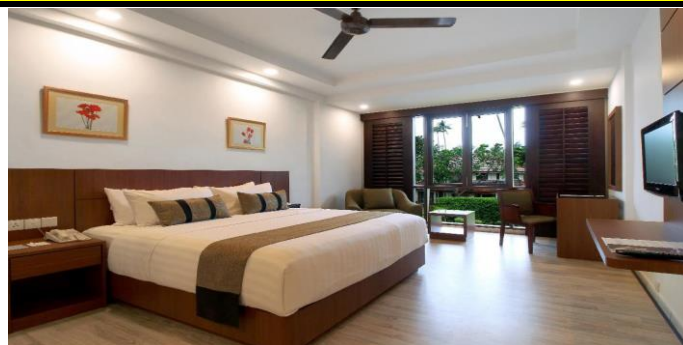

2D 1N Bintan Nirwana Resort by Ferry

Valid From 2 Jan To 31 Mar 2023

Peak: Jan 25 - 28

Hotel	Adult			Child		Extension / Room / Night		
	Single	Twin	3rd Pax	With Bed	No Bed	Sgl/Twn	Extra Bed	CNB
NIRWANA ROOM								
Weekday (Sun - Thur)	248	178	178	168	128	140	75	35
Weekend (Fri & Sat)	318	218	178	168	128	210	75	35
Peak Season	378	248	188	178	138	260	75	35
CNY Jan 21 - 24	448	288	188	178	138	330	75	35
NIRWANA DELUXE								
Weekday (Sun - Thur)	258	188	178	168	128	150	75	35
Weekend (Fri & Sat)	328	218	178	168	128	220	75	35
Peak Season	388	258	188	178	138	270	75	35
CNY Jan 21 - 24	448	288	188	178	138	340	75	35
NIRWANA PREMIER								
Weekday (Sun - Thur)	278	198	178	168	128	170	75	35
Weekend (Fri & Sat)	368	238	178	168	128	255	75	35
Peak Season	428	278	188	178	138	310	75	35
CNY Jan 21 - 24	488	308	188	178	138	360	75	35
NIRWANA SUITE								
Weekday (Sun - Thur)	448	278	178	168	128	330	75	35
Weekend (Fri & Sat)	488	298	178	168	128	370	75	35
Peak Season	538	338	188	178	138	420	75	35
CNY Jan 21 - 24	608	378	188	178	138	480	75	35

Package Includes:

- ~ 2-way Ferry transfer by Sin-Bintan-Sin
- ~ 2-way Land Transfer Pier - Resort - Pier
- ~ 1 night accommodation at Hotel with breakfast

Tour Code: BIN - NIRWANA

Date: Dec 28

Package Exclude: