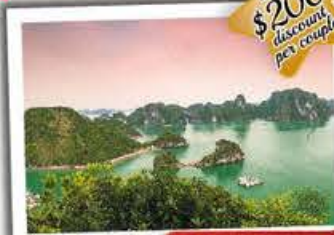

fr S$1,038*

SINGAPORE AIRLINES

VIETNAM - FIT PRIVATE (GV4 & UP)

SINGAPORE AIRLINES scoot vietjet air am Vietnam Airlines

5D WONDERFUL SAPA

Sapa - Fansipan - Glass Bridge -
Heaven Gate - Halong On Cruise

fr S$908*

5D FASCINATING NORTHERN VIETNAM

Hanoi - Halong City Stay & Day Cruise - Trang An

fr S$758*

6D THE BEAUTY OF LOVE CITY DALAT & MUI NE

Dalat Highland & Mui Ne Phan Thiet

fr S$1,088*

5D4N CHARMS OF CENTRAL VIETNAM

Danang/Hoi An/Hue/Bana Hill

GROUP DEPARTURE

27 Mar | 10 Apr | 09, 22 May | 25 Sep

Central Vietnam is a showpiece of
magnificent caves, historical sites,
romantic landscapes, stunning
beaches, and mouthwatering cuisine.

Added Value: Free 1 Way Changi
Airport Transfer