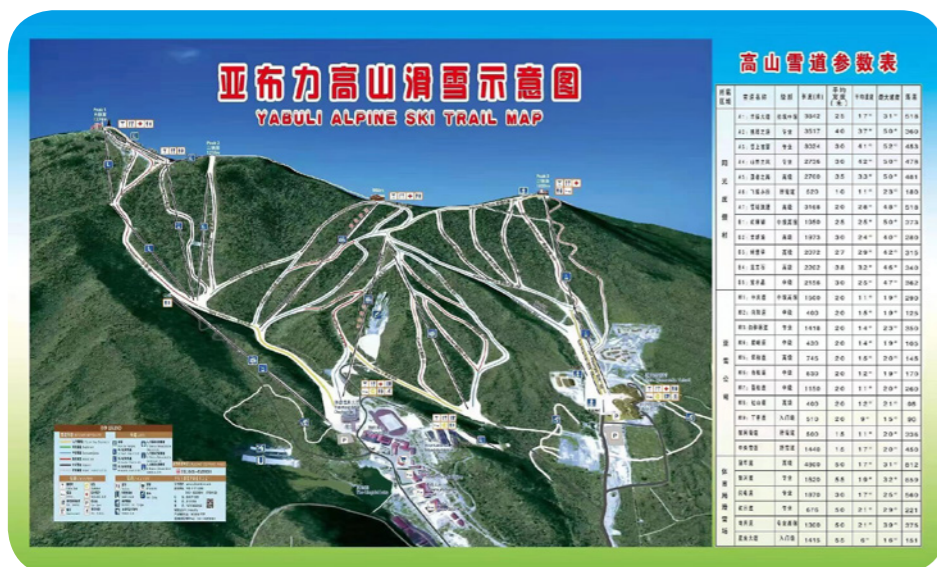

*on demand

Restaurants & Bars

Bars

The Forest

Main bar

Restaurants

Apple Garden Main Restaurant

Savour a selection of hearty gourmet dishes from our buffet restaurant, the Apple Garden, while you take in views over snow powdered trees. You will appreciate the myriad of local specialties and international dishes, coming from Dong Bei and different parts of China, Italy, America and French cuisine.

Ski area map

Domaine Yabuli Merge

1374m

Maximum altitude

500m

Minimum altitude

470m

Ski-in / Ski-out resort