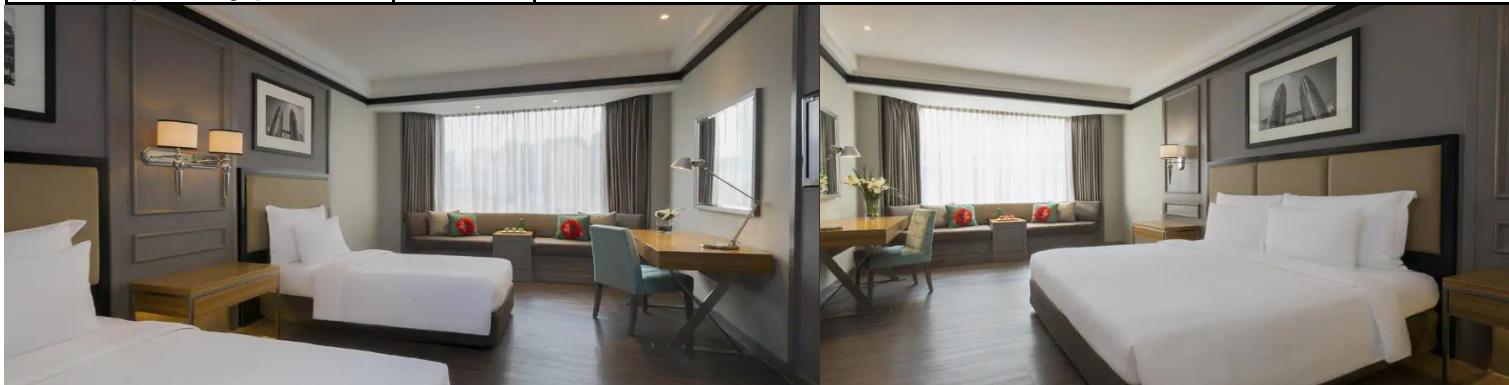

WTStravel

TA 00637

CALL US NOW 6466 8558

Our Awards: SINGAPORE QUALITY CLASS A member of: NTA

OUR OUTLETS:

f wtstravel

whatsapp +65 9116 6994

ig wtstravelsg

www wtstravel.com.sg

@ enquiries@wtstravel.com.sg