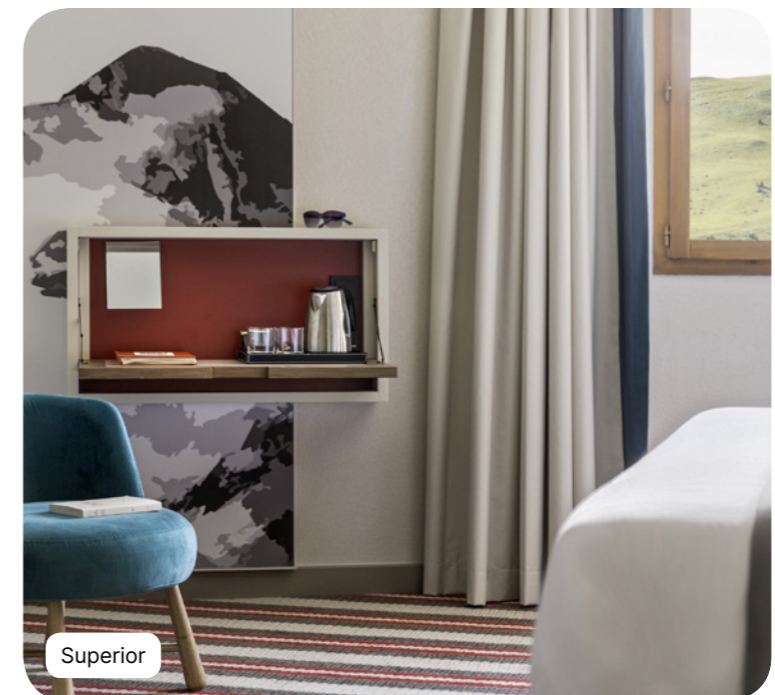

Accommodation