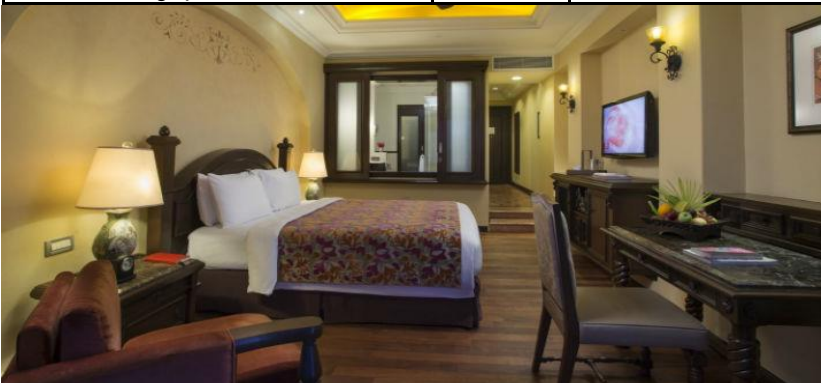

School Holidays: 25 Nov - 31 Dec / 15 - 23 Mar (Excluding Peak)

Peak: 20 - 31 Dec / 01, 25 - 31 Jan / 01 Feb / 28 - 31 Mar

ENCORE MELAKA

HOTEL - ENCORE MELAKA or V.V

PWP: S$40 Per Ticket | Ticket Only: S$45 Per Ticket

S$38 Per Way

Package Include:

- ~ Two way Coach Transfer Singapore - Casa Del Rio Melaka - Singapore by SVIP 28 - 40 Seater Coach
- ~ One night accommodation at Casa Del Rio Melaka with breakfast

Package Exclude:

- ~ Tourism Tax: MYR10 per room per night (Pay upon check-in)
- ~ Travel Insurance (Available at WTS counter)
- ~ Malaysia Visa if required (Available at WTS counter)

Remark:

- ~ Seats and Accommodation are subject to availability and confirmation
- ~ PZ Transfer to Immigration will be arranged as necessary
- ~ The Encore Melaka is closed every Wednesday

Tourcode: MKZFE
Updated by JT, 22 Nov

ENCORE MELAKA Show Time

Mon	1430HRS / 1730HRS
Tue - Sat	1730HRS / 2030HRS
Sun	1130HRS / 1430HRS / 1730HRS
Wed	No Show

Coach Schedule (Assemble 15 mins prior to all departure timing)

Singapore - Melaka	0615 HRS	Our Tampines Hub (Coach Bay - Near Gate 11) | Yishun (MRT Exit C - Taxi Stand)
	0630 HRS	Suntec City Mall (Suntec City Mall Tower 2 Coach Bay)
	0645 HRS	Choa Chu Kang (Private Bus Pick-up Point Bay No.5)
	0700 HRS	Jurong East (Venture Avenue Bus Bay No. 5)
Melaka - Singapore	1400 HRS	Assemble at Casa Del Rio Hotel Lobby

WTStravel

TA 00637
CALL US NOW 6466 8558

OUR OUTLETS:

wstravel
+65 9116 6994
wtstravelsg
wtstravel.com.sg
enquiries@wtstravel.com.sg

Our Awards: SINGAPORE QUALITY CLASS A member of: MATA