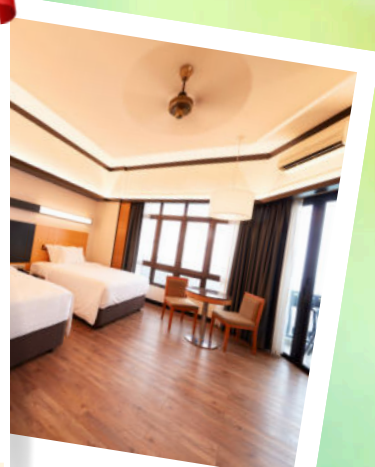

2D1N/3D2N GENTING

RESORTS WORLD AWANA CRAZY DEAL

云顶世界阿娃娜

疯狂促销

JUST GOT CRAZIER!

Booking & Travelling Period
出发日期: 8 Apr - 30 Jun 2025

2D1N

$49

3D2N From
$99

- 2 Way SIN-GEN-SIN by SVIP 28-31 seaters coach
- Accommodation with the choice of Room Type
- Daily Buffet Breakfast at JOM Makan Awana
- Afternoon Tea at Hospitality Lounge Awana Garden (for Executive Suite)
- Return Awana Skyway Gondola Transfer

15 PICK UP POINTS

• ANG MO KIO	• JURONG EAST	• SUNTEC CITY
• BEDOK	• KOVAN NEW	• TAMPINES
• BOON LAY	• PASIR RIS	• WOODLANDS
• BUKIT PANJANG	• REDHILL NEW	• WOODLEIGH NEW
• CHOA CHU KANG	• SENG KANG	• YISHUN