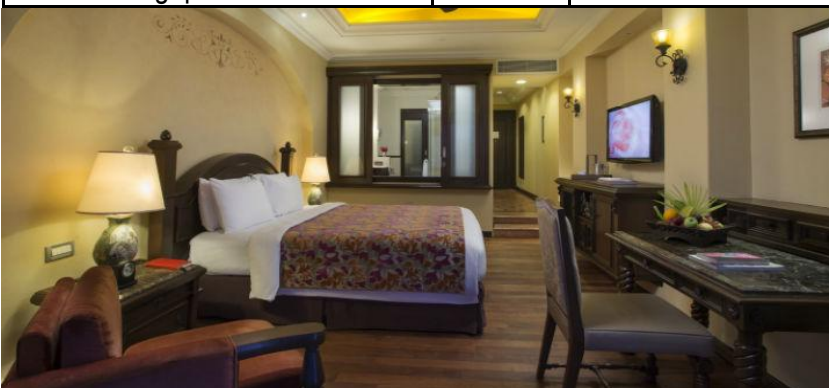

School Holidays: 27 - 29 May / 02 - 28 Jun / 24 - 25 Aug / 05 - 13, 16 Sep (Excluding Peak)

Peak: 01, 02, 30 - 31 May / 01 Jun / 07 - 09, 28 - 30 Aug

ENCORE MELAKA

HOTEL - ENCORE MELAKA - HOTEL

PWP: S$40 Per Ticket | Ticket Only: S$45 Per Ticket

S$88 (Return Transfer)

Package Include:

- ~ Two-way Coach Transfer Singapore - Casa Del Rio Melaka - Singapore by SVIP 28 - 31 Seaters Coach
- ~ One-night accommodation at Casa Del Rio Melaka with breakfast

Tourcode: MKZFE-CDR
Updated by JT, 29 Apr

Package Exclude:

- ~ Heritage Tax & Tourism Tax (Pay upon check-in)
- ~ Travel Insurance (Available at WTS counter)
- ~ Malaysia Visa if required (Available at WTS counter)

Remark:

- ~ Seats and Accommodation are subject to availability and confirmation
- ~ PZ Transfer to Immigration will be arranged as necessary
- ~ The Encore Melaka is closed every Wednesday

ENCORE MELAKA Show Time

Thur - Tue	1730HRS
Wed	No Show

Coach Schedule (Assemble 15 mins prior to all departure timing)

Singapore - Melaka	0615 HRS	Our Tampines Hub (Coach Bay - Near Gate 11) | Yishun (MRT Exit C - Taxi Stand)
	0630 HRS	Suntec City Mall (Suntec City Mall Tower 2 Coach Bay)
	0645 HRS	Choa Chu Kang (Private Bus Pick-up Point Bay No.5)
	0700 HRS	Jurong East (Venture Avenue Bus Bay No. 5)
Melaka - Singapore	1400 HRS	Assemble at Casa Del Rio Hotel Lobby

WTStravel

TA 00637

CALL US NOW 6466 8558

OUR OUTLETS:

f wtstravel

whatsapp +65 9116 6994

instagram wtstravelsg

www wtstravel.com.sg

@ enquiries@wtstravel.com.sg

Our Awards: SINGAPORE QUALITY CLASS A member of: **NTMS**